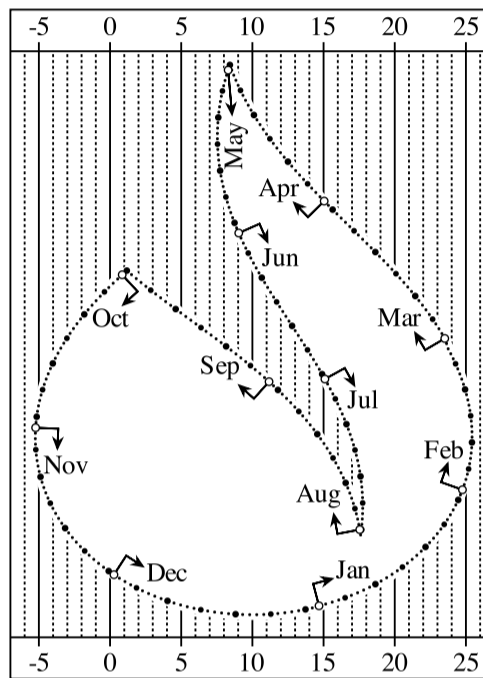

Horas non
numero nisi
serenas

Longitude and
Equation-of-Time
Correction
in minutes

To convert Local Solar Time to Civil Time,
apply the Date Correction from the Graph.
Add 1 hour during BST.

The Old Rectory, Credenhill
Latitude 52° 05' North : Longitude 2° 48' West
ALK + BFG > PJK + GK > AELK & VEIK : EWK + CWN : EHK + ELB